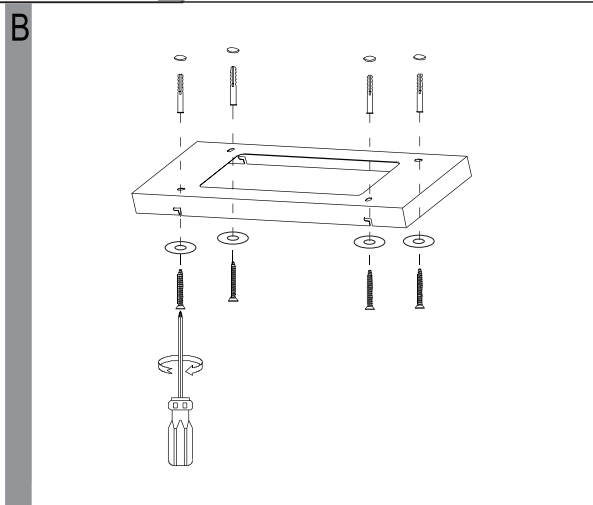

Art.No.:98418

www.eglo.com

Nicht enthalten (Not Included)

**D**

ON	Detection Area		Hold Time			Daylight Sensor	
	1		2	3		4	
ON	100%		ON	ON	5S	ON	25Lux *
	50%		ON	-	1min		
			-	ON	5min	-	Disable
				-	15min		