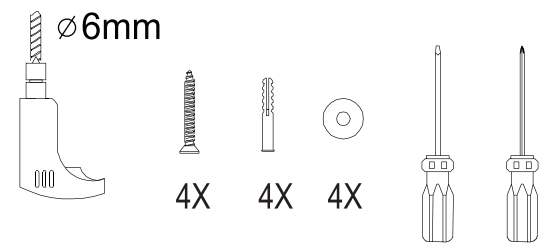

Art.No.:98418

www.eglo.com

Nicht enthalten (Not Included)

**D**

ON	Detection Area		Hold Time			Daylight Sensor	
	1		2	3		4	
ON	100%		ON	ON	5S	ON	25Lux *
	50%		ON	-	1min		
			-	ON	5min	-	Disable
				-	15min		