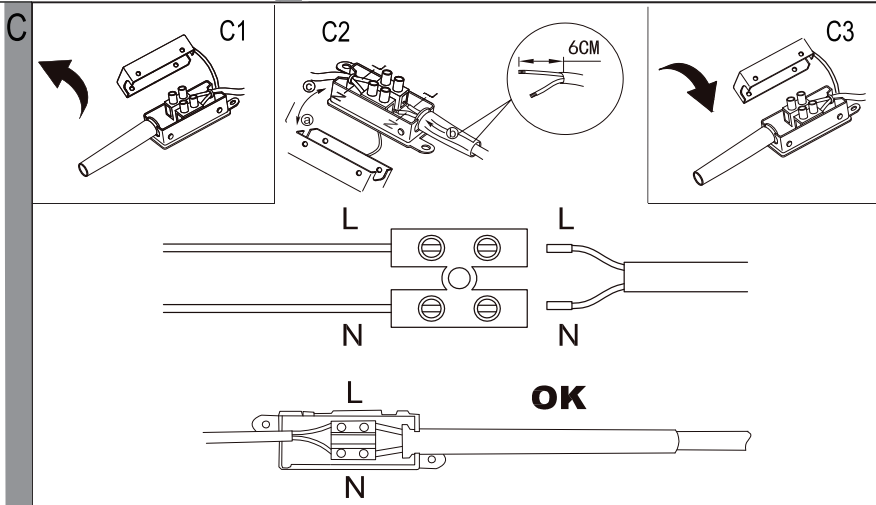

Art.No.:98418

www.eglo.com

Nicht enthalten (Not Included)

**D**

ON	Detection Area		Hold Time			Daylight Sensor	
	1		2	3		4	
ON	100%		ON	ON	5S	ON	25Lux *
	50%		ON	-	1min		
			-	ON	5min	-	Disable
				-	15min		