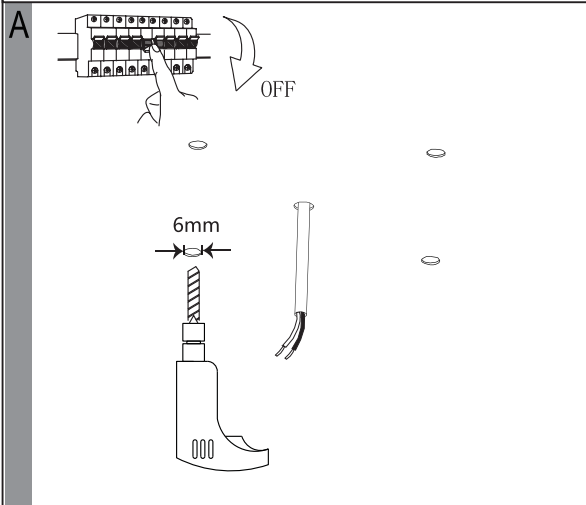

Art.No.:98418

www.eglo.com

Nicht enthalten (Not Included)

**D**

ON	Detection Area		Hold Time			Daylight Sensor	
	1		2	3		4	
ON	100%		ON	ON	5S	ON	25Lux *
	50%		ON	-	1min		
			-	ON	5min	-	Disable
				-	15min		