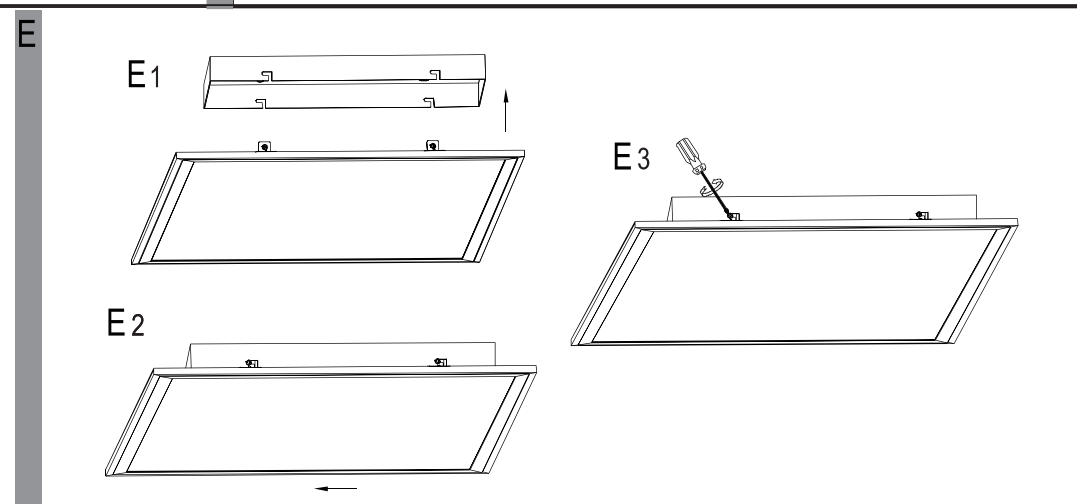

Art.No.:98418

www.eglo.com

Nicht enthalten (Not Included)

**D**

ON	Detection Area		Hold Time			Daylight Sensor	
	1		2	3		4	
ON	100%		ON	ON	5S	ON	25Lux *
	50%		ON	-	1min		
			-	ON	5min	-	Disable
				-	15min		