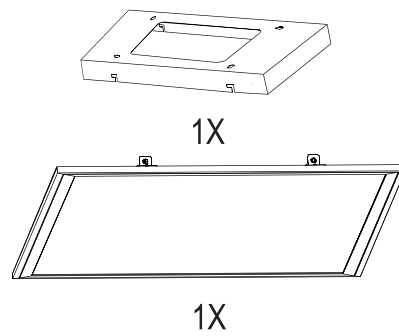

Art.No.:98418

www.eglo.com

Nicht enthalten (Not Included)

**D**

ON	Detection Area		Hold Time			Daylight Sensor	
	1		2	3		4	
ON	100%		ON	ON	5S	ON	25Lux *
	50%		ON	-	1min		
			-	ON	5min	-	Disable
				-	15min		